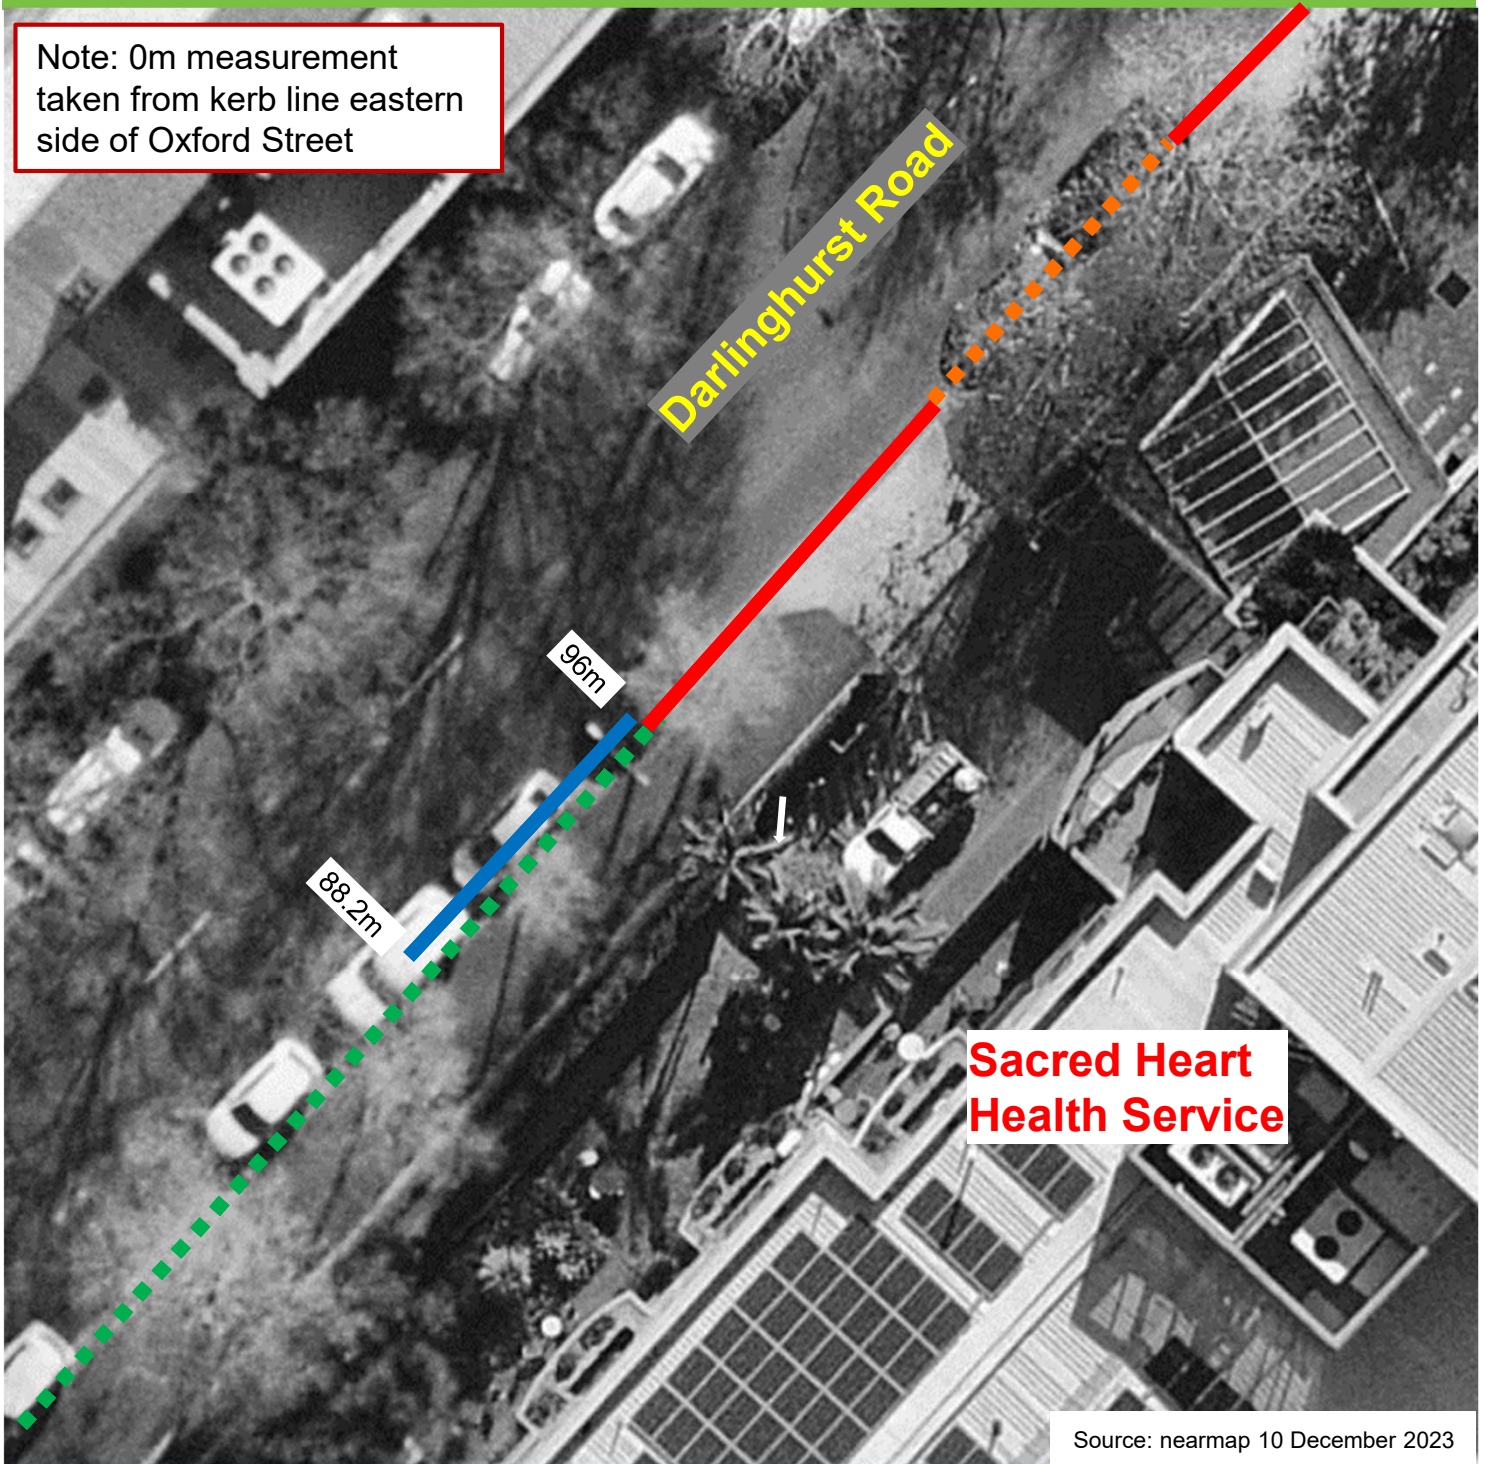

Darlinghurst Road, Sydney Proposed parking changes

Note: 0m measurement taken from kerb line eastern side of Oxford Street

Existing		Proposed	
	1P Ticket 8am-6pm Mon-Fri		No Parking Authorised Doctors Vehicle Excepted
	4P Ticket 6-10pm Mon-Fri 8am-10pm Sat, Sun & Public Holidays		No Parking (Driveway)
			Mobility Parking Only